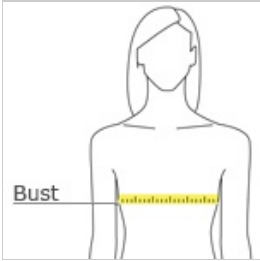

Sport-Tek® Ladies Endeavor 1/4-Zip Pullover. LST469

With a subtle heather texture and moisture-wicking technology, this lightweight 1/4-zip will help you achieve all your performance endeavors.

- 4.4-ounce, 100% polyester
- Tag-free label
- Princess seams
- Extended side vents
- Back yoke with pleat
- Drop tail rounded hem

CARE INSTRUCTIONS

Machine wash cold with like colors. Do not use fabric softener. Do not bleach. Tumble dry low. Remove promptly. Cool iron if needed. Do not dry clean.

front

back

HOW TO MEASURE

BUST

Measure under the arm and around the fullest part of the bust with arms down, keeping tape horizontal.

SIZE CHART

	XS	S	M	L	XL	XXL	3XL	4XL
Size	2	4/6	8/10	12/14	16/18	20/22	24/26	28/30
Bust	32-34	35-36	37-38	39-41	42-44	45-47	48-51	52-55

COLOR INFORMATION

Black Heather
PMS NTR BLACK
C

Dark Royal
Heather
PMS 2767C